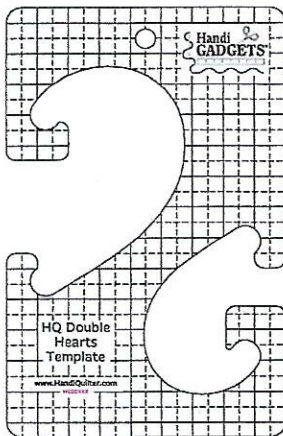

FREE Hearthfelt Wholecloth Quilt Design

Kelly Ashton, Handi Quilter National Educator, has designed a wholecloth quilt design that uses every ruler! (This is not a monthly project, but is a bonus for those who participate in all six months.) Pattern for quilt provided in final ruler shipment along with the **FREE** storage container. Video support for the wholecloth quilt will be released on YouTube to the general public to help generate signups for the club.

Hearthfelt
Wholecloth
Quilt Design

RULER DESIGNS

SEPTEMBER

HQ HEXIE 1 1/2 TEMPLATE

OCTOBER

HQ HALF-CARAT DIAMOND TEMPLATE

NOVEMBER

WIGGLE WAVE

DECEMBER

HQ SCALLOPED DOUBLE HEARTS TEMPLATE

JANUARY

HQ CURVED CROSSHATCH TEMPLATE

FEBRUARY

6" x 1/8" HQ MATCHSTICK RULER