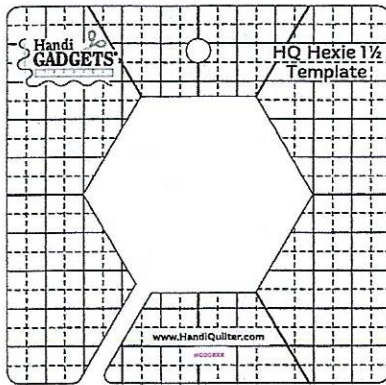

FREE Hearthfelt Wholecloth Quilt Design

Kelly Ashton, Handi Quilter National Educator, has designed a wholecloth quilt design that uses every ruler! (This is not a monthly project, but is a bonus for those who participate in all six months.) Pattern for quilt provided in final ruler shipment along with the **FREE** storage container. Video support for the wholecloth quilt will be released on YouTube to the general public to help generate signups for the club.

Hearthfelt
Wholecloth
Quilt Design

RULER DESIGNS

SEPTEMBER

HQ HEXIE 1 1/2 TEMPLATE

OCTOBER

HQ HALF-CARAT DIAMOND TEMPLATE

NOVEMBER

WIGGLE WAVE

DECEMBER

HQ SCALLOPED DOUBLE HEARTS TEMPLATE

JANUARY

HQ CURVED CROSSHATCH TEMPLATE

FEBRUARY

6" x 1/8" HQ MATCHSTICK RULER