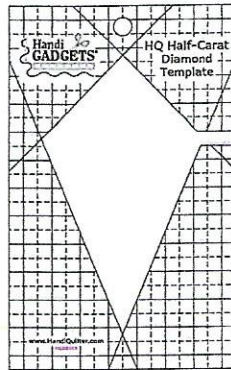

FREE Hearthfelt Wholecloth Quilt Design

Kelly Ashton, Handi Quilter National Educator, has designed a wholecloth quilt design that uses every ruler! (This is not a monthly project, but is a bonus for those who participate in all six months.) Pattern for quilt provided in final ruler shipment along with the **FREE** storage container. Video support for the wholecloth quilt will be released on YouTube to the general public to help generate signups for the club.

Hearthfelt
Wholecloth
Quilt Design

RULER DESIGNS

SEPTEMBER

HQ HEXIE 1 1/2 TEMPLATE

OCTOBER

HQ HALF-CARAT DIAMOND TEMPLATE

NOVEMBER

WIGGLE WAVE

DECEMBER

HQ SCALLOPED DOUBLE HEARTS TEMPLATE

JANUARY

HQ CURVED CROSSHATCH TEMPLATE

FEBRUARY

6" x 1/8" HQ MATCHSTICK RULER