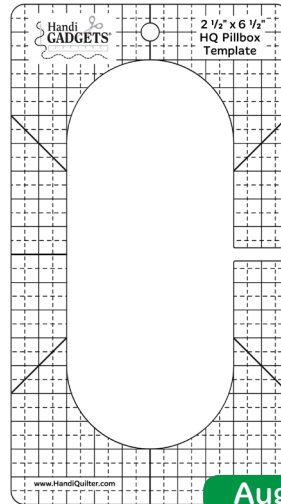

Members receive exclusive club rulers, mentorship, and a special gift for joining.

Handi Quilter®
Designed by a Quilter, for Quilters.®

HQ Hexie 3 Template

July

2 1/2" x 6 1/2" HQ Pillbox Template

August

HQ Petal Pusher Template

September

6" x 1/4" HQ Line Grid Ruler

October

HQ Star Flower Template

November

3" HQ Square Template

December

Sign up for the Handi Quilter Ruler of the Month Club!