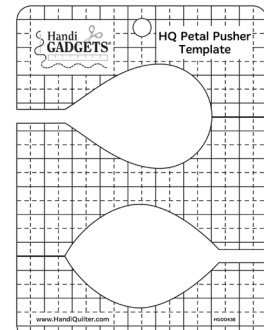

Members receive exclusive club rulers, mentorship, and a special gift for joining.

Handi Quilter®
Designed by a Quilter, for Quilters.®

HQ Hexie 3 Template

July

2 1/2" x 6 1/2" HQ Pillbox Template

August

HQ Petal Pusher Template

September

6" x 1/4" HQ Line Grid Ruler

October

HQ Star Flower Template

November

3" HQ Square Template

December

Sign up for the Handi Quilter Ruler of the Month Club!