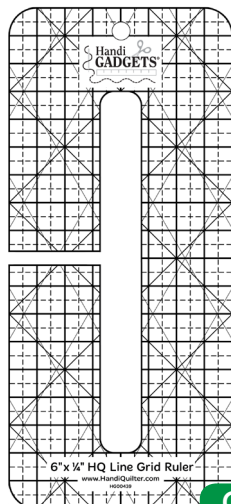

Members receive exclusive club rulers, mentorship, and a special gift for joining.

Handi Quilter®
Designed by a Quilter, for Quilters.®

HQ Hexie 3 Template

July

2 1/2" x 6 1/2" HQ Pillbox Template

August

HQ Petal Pusher Template

September

6" x 1/4" HQ Line Grid Ruler

October

HQ Star Flower Template

November

3" HQ Square Template

December

Sign up for the Handi Quilter Ruler of the Month Club!