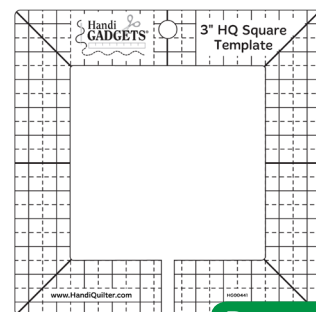

September

6" x 1/4" HQ Line Grid Ruler

October

HQ Star Flower Template

November

3" HQ Square Template

December

Sign up for the Handi Quilter Ruler of the Month Club!