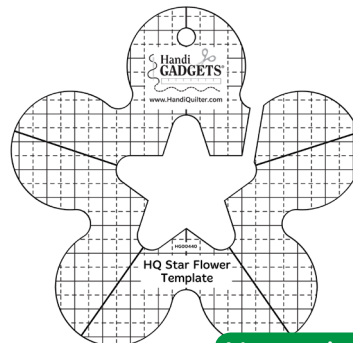

Members receive exclusive club rulers, mentorship, and a special gift for joining.

Handi Quilter®
Designed by a Quilter, for Quilters.®

HQ Hexie 3 Template

July

2 1/2" x 6 1/2" HQ Pillbox Template

August

HQ Petal Pusher Template

September

6" x 1/4" HQ Line Grid Ruler

October

HQ Star Flower Template

November

3" HQ Square Template

December

Sign up for the Handi Quilter Ruler of the Month Club!