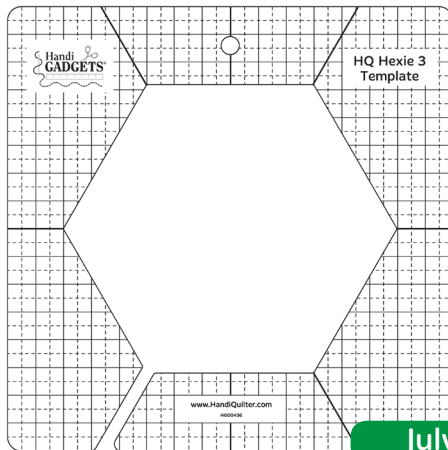

Members receive exclusive club rulers, mentorship, and a special gift for joining.

Handi Quilter®
Designed by a Quilter, for Quilters.®

HQ Hexie 3 Template